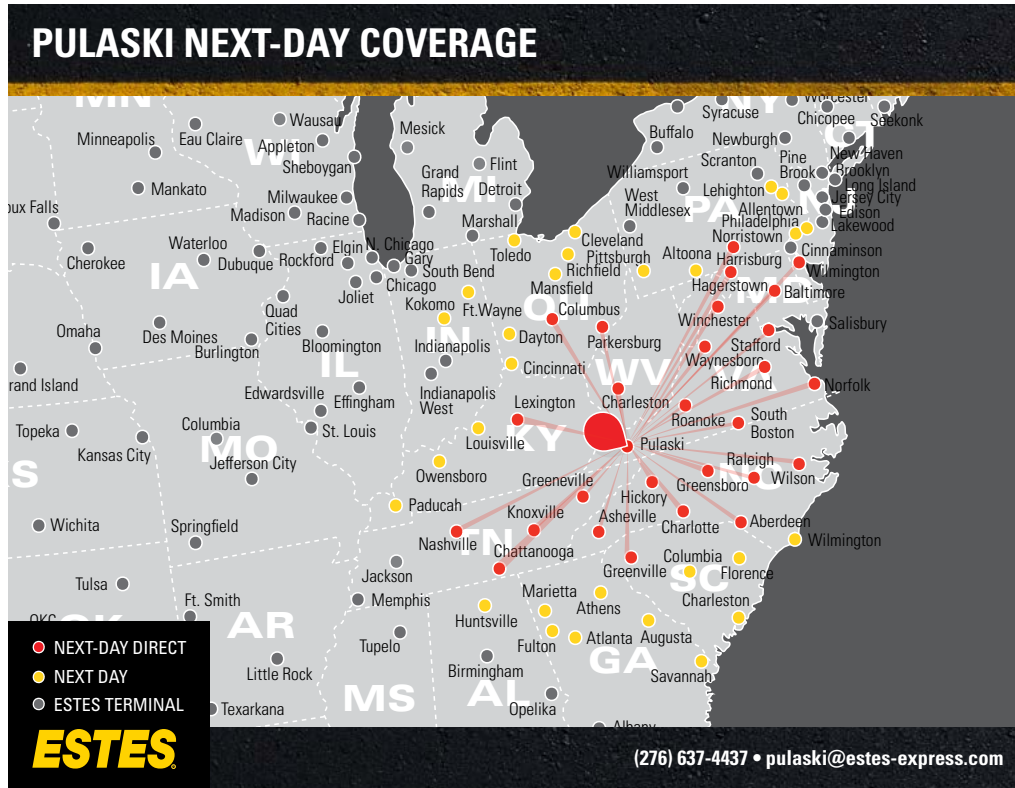

SHORT-HAUL FREIGHT SHIPPING

Pulaski, VA

As one of our 26 hub terminals, Estes' [Pulaski facility](#) serves as a central node in our transportation network. With its 61 doors and advanced sorting and routing technology, the Pulaski hub processes shipments from multiple origins, then redistributes them for direct runs to and from major U.S. cities like Charlotte, Nashville, Columbus, Baltimore, and more!

Ready to make a [short-haul](#) shipment? Whether you're shipping out of our Pulaski terminal, or to or from any of its direct points, you'll enjoy:

- » Direct lanes that run every night like clockwork
- » Reduced freight handling and superior reliability
- » Dependable transit times for additional peace of mind

[Learn more](#) about our vast hub-and-terminal network and comprehensive short-haul coverage or give your account manager a call today!

From short-haul to long-haul, Estes does it all.